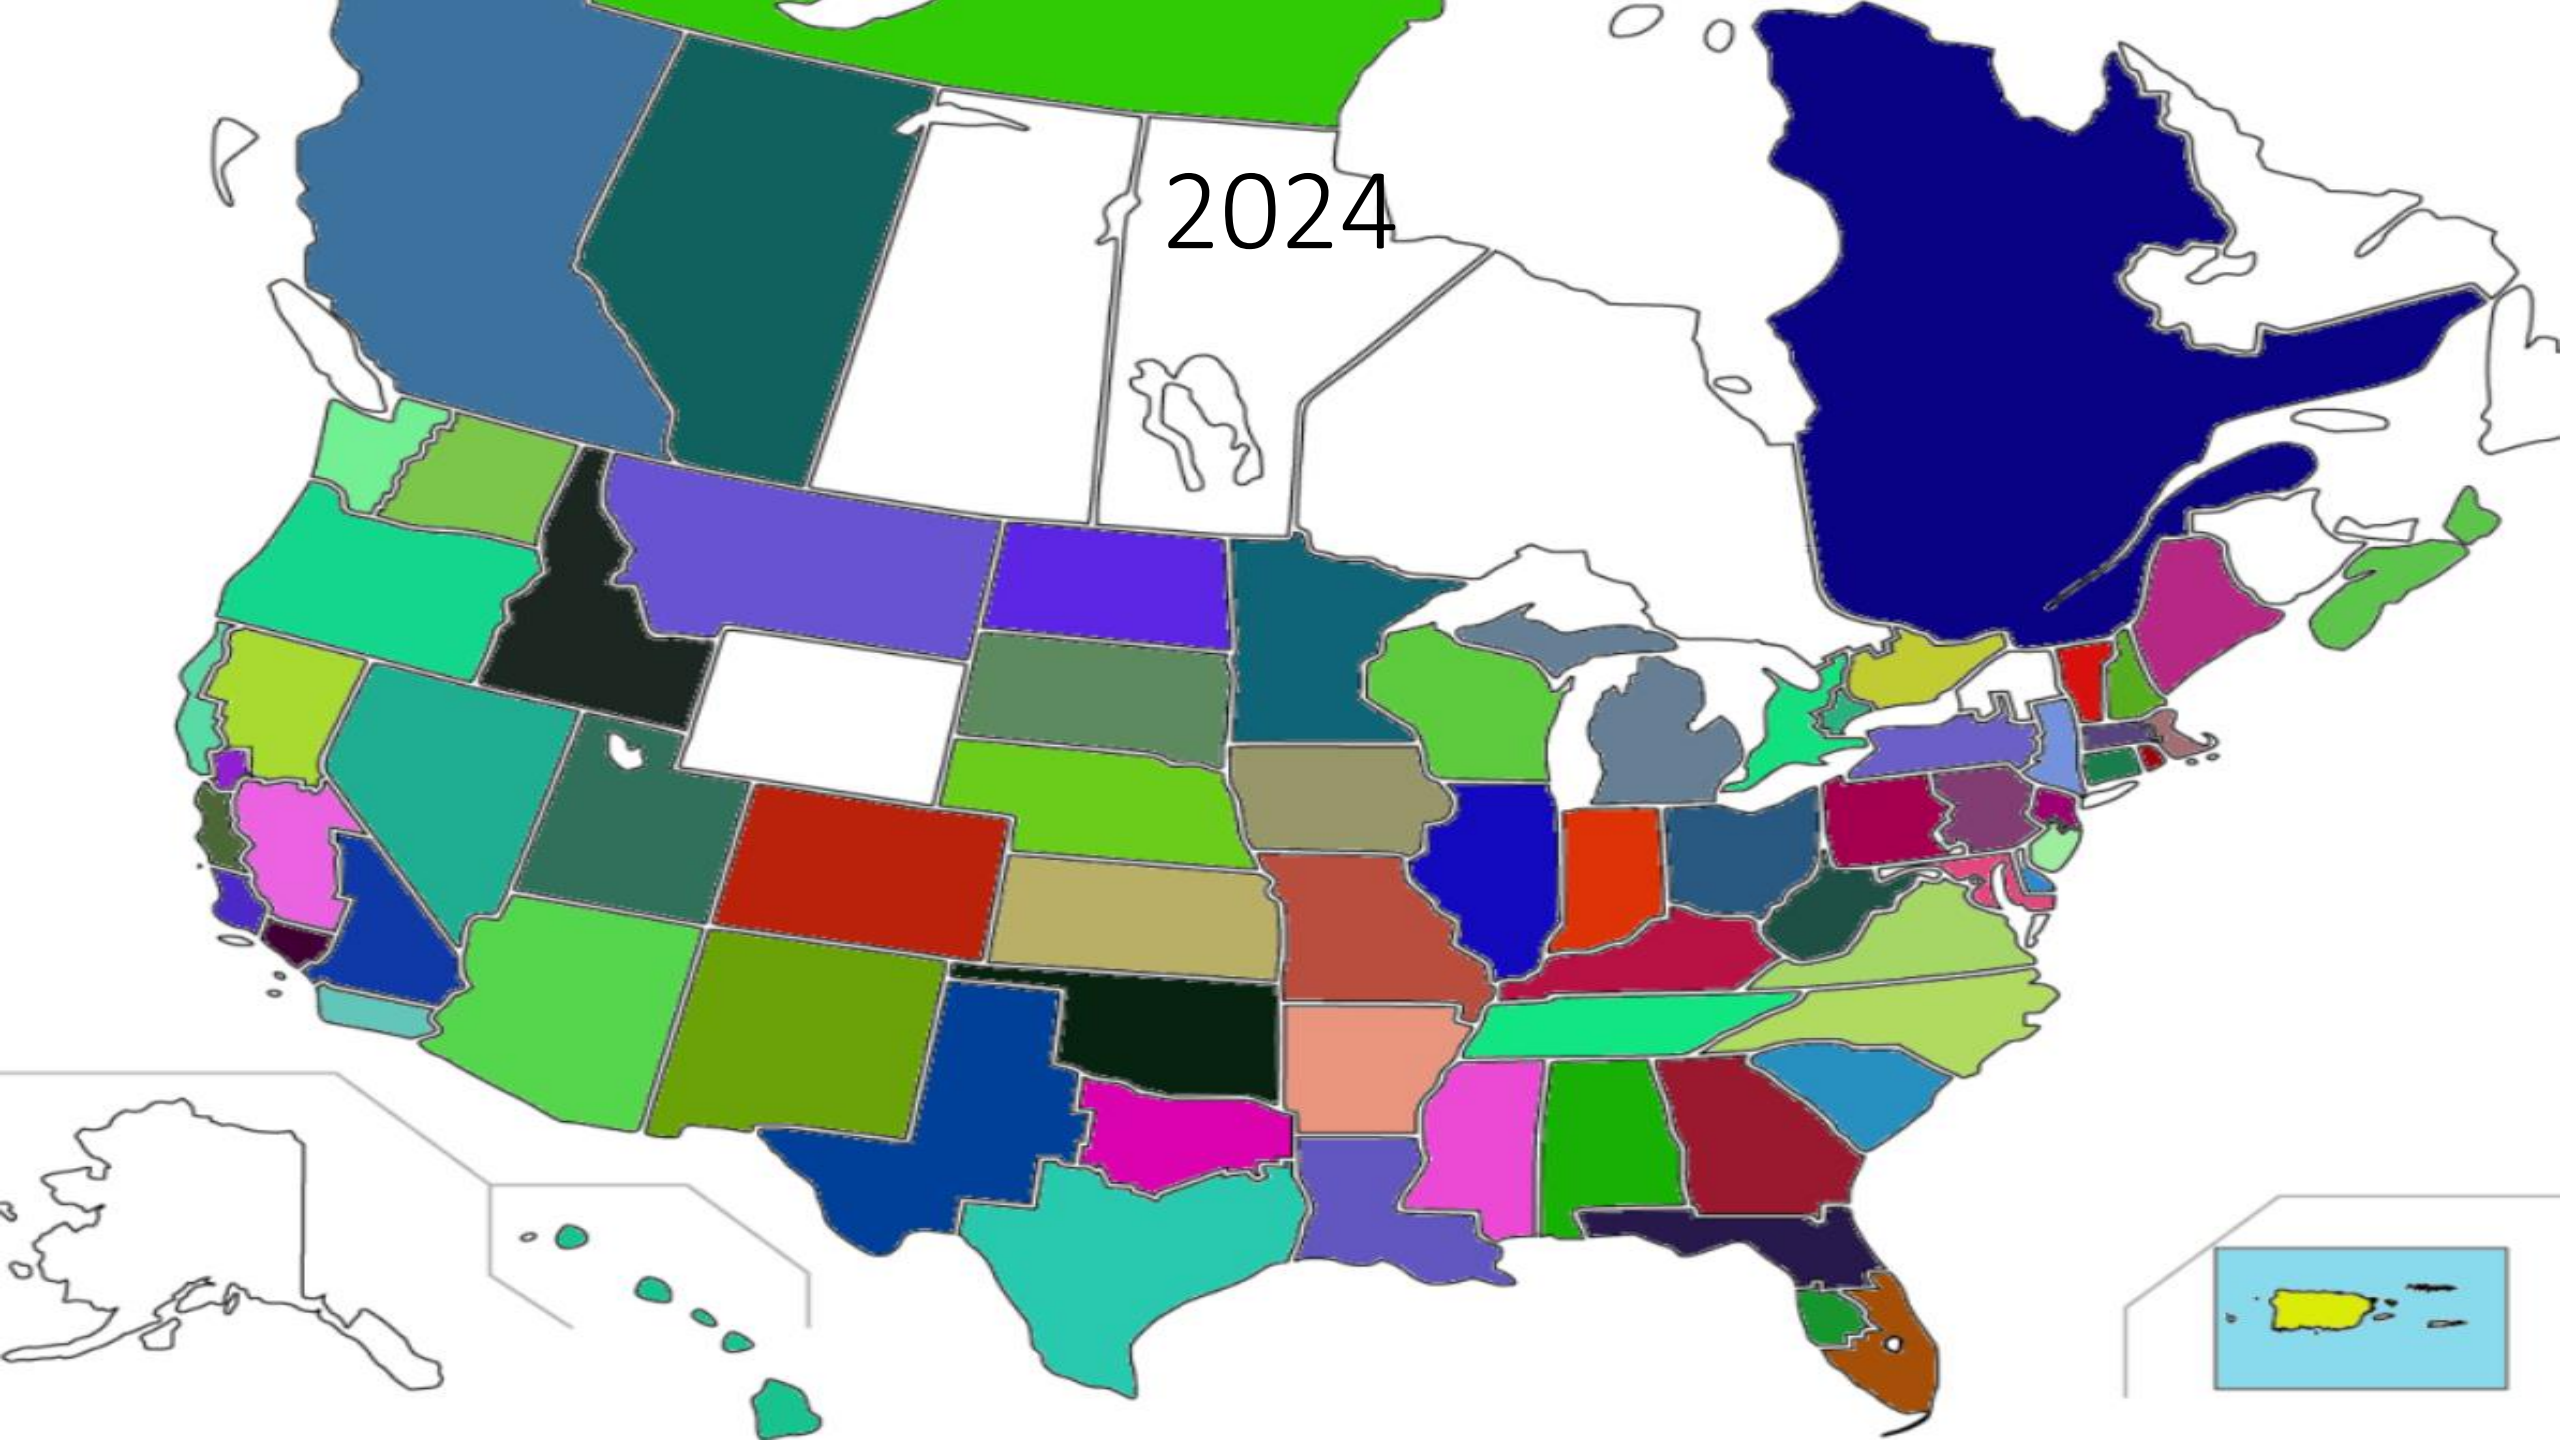

2021

2022

2023

2024

Total Contacts by Band and Mode:

2024(autologging FT8 thru N3FJP)

Band	CW	Phone	Dig	Total	%
40	1	59	0	60	15
20	150	34	58	242	59
15	33	30	21	84	20
10	1	6	5	12	3
6	0	12	0	12	3
Total	185	141	84	411	100

Total Contacts by Country:

Country	2024	Total	%
USA		378	92
Canada		18	4
Hawaii		3	1
Alaska		2	0
		1	0
Cayman Is.		1	0
England		1	0
France		1	0
Hungary		1	0
Indonesia		1	0
Japan		1	0
Kazakhstan		1	0
Puerto Rico		1	0
US Virgin Is.		1	0