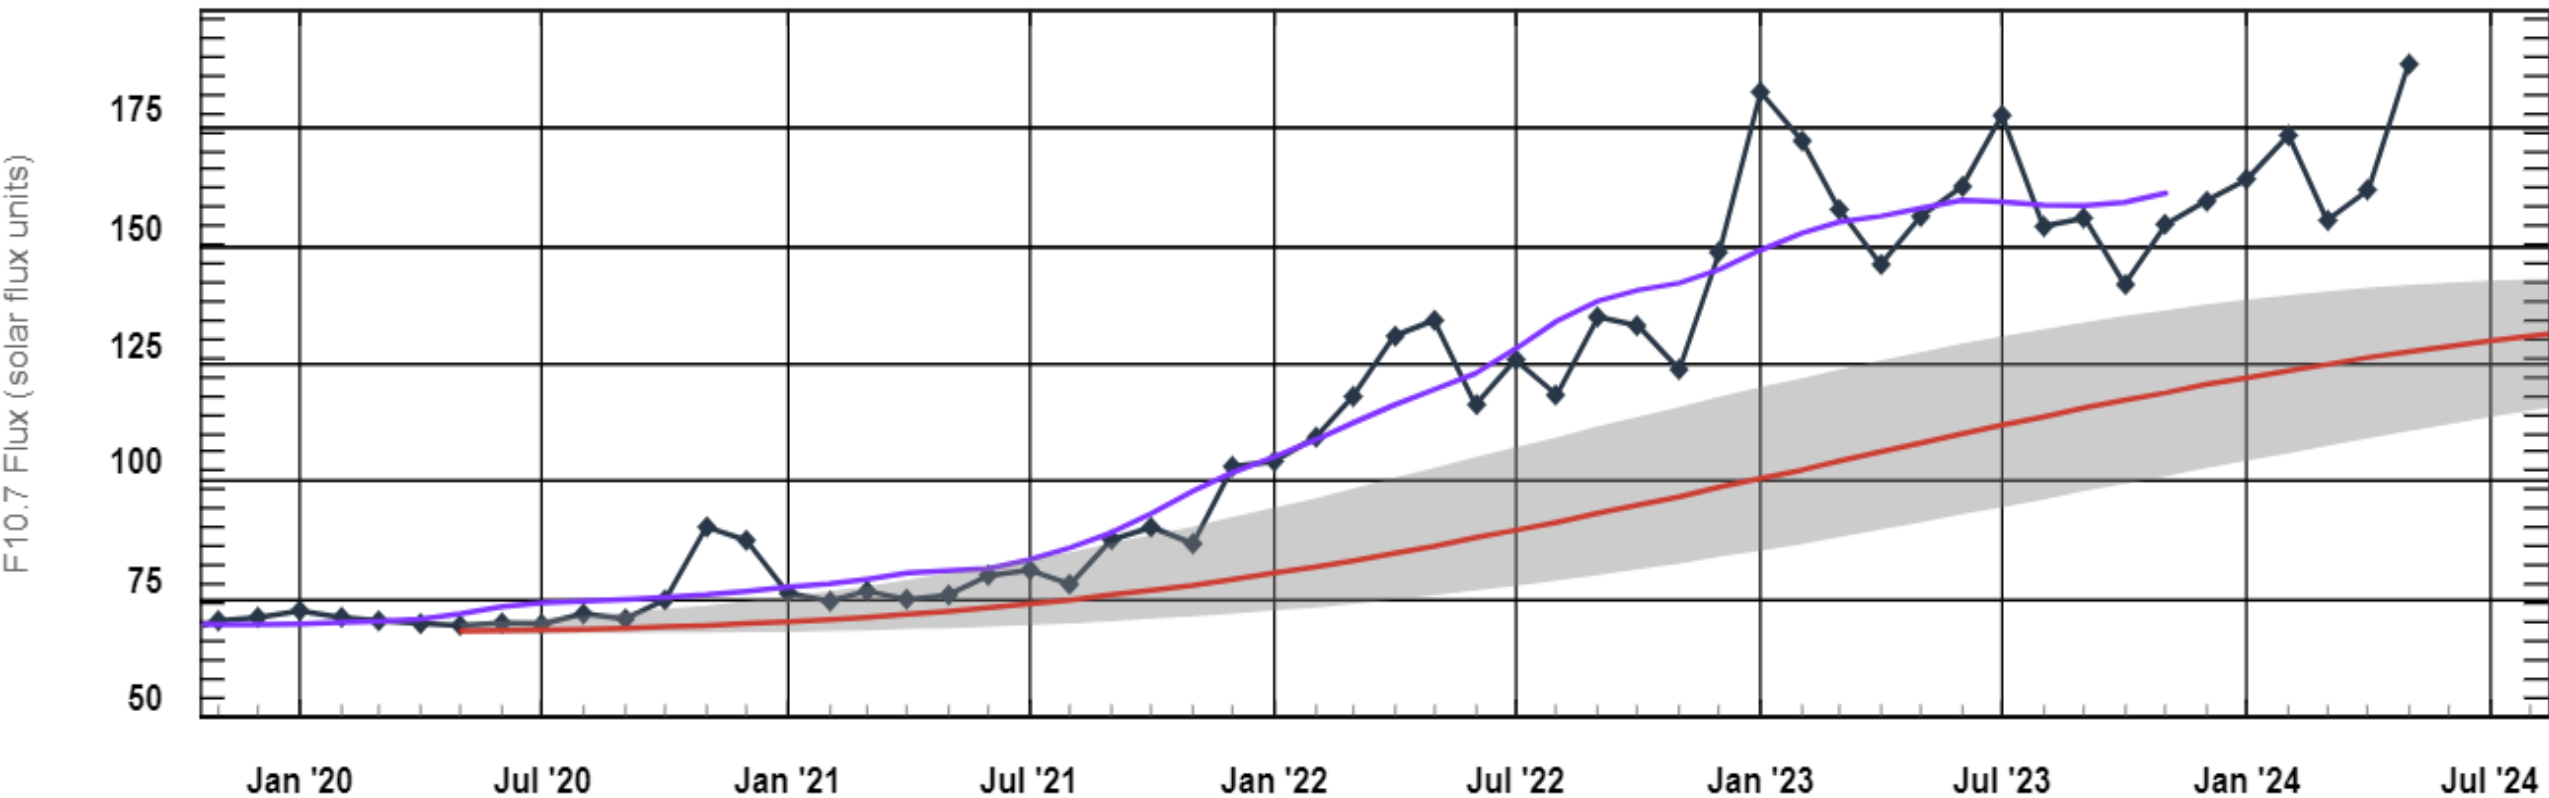

So, HOW'D WE DO????

2020-24 Ionization plot

ISES Solar Cycle F10.7cm Radio Flux Progression

Zoom:

Default

All

Numbering On/Off

2024 notable: