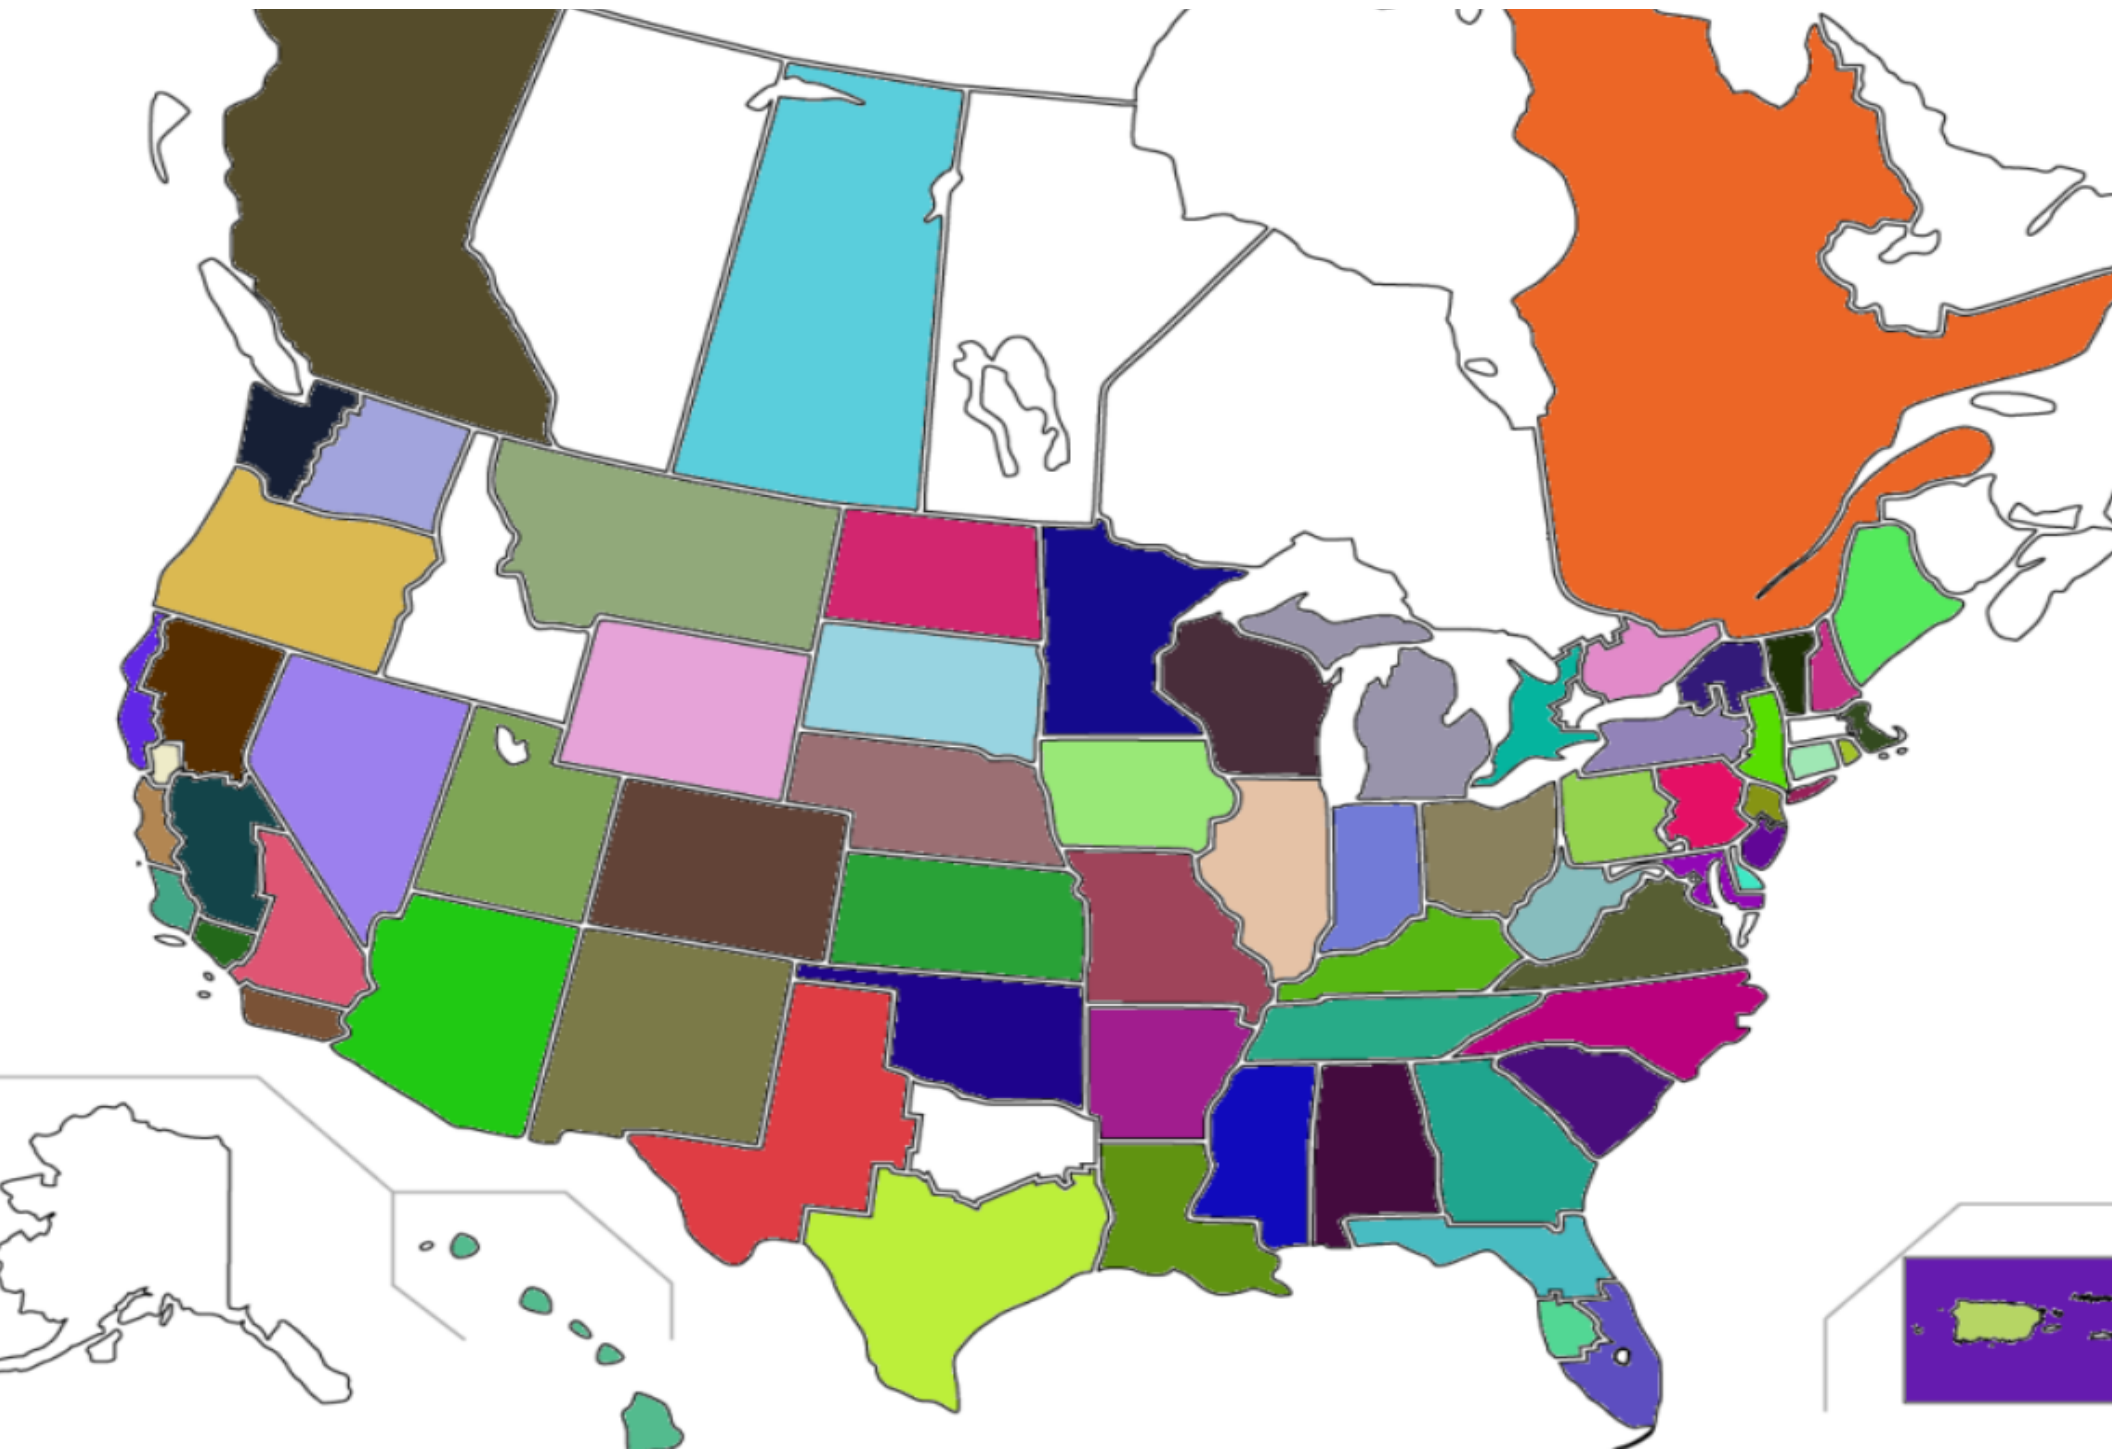

# W5KA 3A STX June 26-27 2021

Held at American Red Cross in Austin, Texas

## al Contacts by Country:

| Country  | Total |
|----------|-------|
| -----    | ----- |
|          | 321   |
| ada      | 8     |
| aii      | 3     |
| Zealand  | 1     |
| rto Rico | 1     |

al = 5